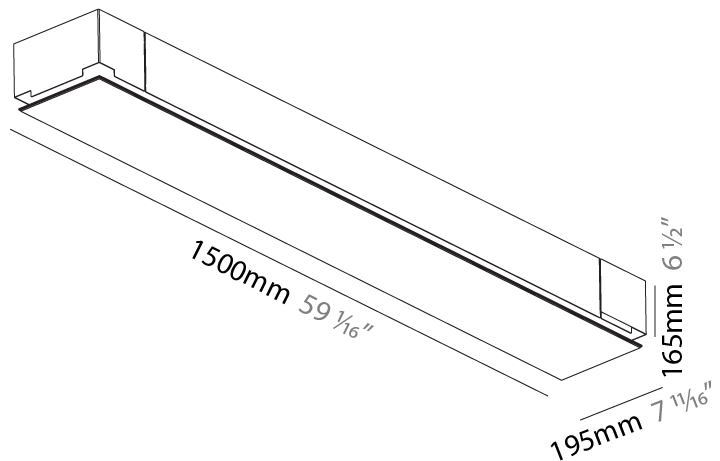

GENERAL

Series: Pi2
Subseries: Pi2 Whiteline
Brand: Prolicht
Division: Architectural
Mounting Type: Trimless
Mounting Location: Ceiling
Subcategory: Ambient

PHYSICAL

Shape: Rectangle
Length (mm): 1500
Length (in): 59 1/16
Width (mm): 195
Width (in): 7 11/16
Depth (mm): 165
Depth (in): 6 1/2
Ceiling Thickness (mm): 10 / 12.5 / 15 / 25 / 30
Ceiling Thickness (in): 3/8 or 1/2 or 9/16 or 1 or 1 3/16
Min. Recessing Depth (mm): 180
Min. Recessing Depth (in): 7 1/16
Light Distribution: Direct
Weight (kg): 9.7
Weight (lbs): 21.34
Diffuser: PMMA - Opal
Fixture Material: Extruded Aluminum / Steel
Cut-out Measurements: 1535mm / 60 7/16" x 230mm / 9 1/16"
Upon Request: Unique Sizes Unique Ceiling Thickness Unique Mounting Depth Spot Inserts

ELECTRICAL

Lamp Type: LED (Zhaga Standard)
Total Output Wattage (W): 47.8
Dimming: [Tri-Mode (Non-Dimming and Phase Dimming (120Vac only) and 0-10V Dimming)](#)
Driver Included: Yes
Driver Location: Integrated
Driver Type: Constant Current - Universal
Driver Class: Class 2
Input Voltage (V): 120 - 277
Constant Current (MA): 500

LED

Color Temperature (°K): [3000](#) / [3500](#) / [4000](#)
Max. Delivered Lumen (lm): 3890 / 4194 / 4280
CRI: >80 CRI
Efficiency (%): 0.611
Lamp Life (hrs): 50000
Upon Request: RGB-W Tunable White Special Color Temperature CRI90

OPTICAL

RATINGS AND CERTIFICATIONS

Certified By: Certified for North American Standards
IP rating: IP20